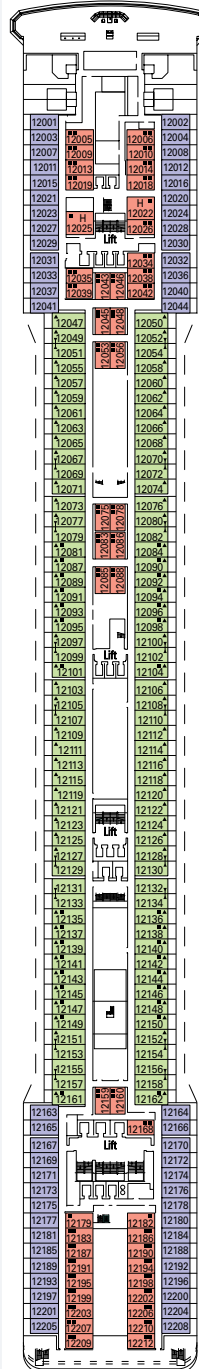

Capacity	2,550 Guests, Double Occupancy 3,013 Total Guests	Passenger Decks	13	Stabilizers	Yes
Gross Tonnage	92,400	Crew	Approximately 987	Year Built	2007
Length	964 feet	Maximum Speed	23 Knots	Registry	Panama
Beam	106 feet	Voltage	110/220 Volts	Godmother	Sophia Loren

† Staterooms feature porthole windows

* Certain staterooms have obstructed views

STATEROOM SYMBOLS KEY

- ▲ Sofa bed
- 3rd bed is a bunk bed
- 3rd & 4th beds are bunk beds
- ◆ Double sofa bed
- ┌ Connecting staterooms
- H Disabled stateroom
- 3rd bed available in CAT: 1, 2, 3, 4, 5, 9, 10, 11, 12
- 4th bed available in CAT: 1, 2, 3, 4, 5, 9, 11
- All staterooms are two single beds convertible to a European king size bed except disabled staterooms (H)

DECK 15 XILOFONO

DECK 14 CHITARRA

DECK 13 MANDOLINO

DECK 12 CLARINETTO

DECK 11 FLAUTO

BALCONY SUITES

Category 12: 18 Balcony Suites
317 SQ FT (269 SQ FT SUITE + 48 SQ FT BALCONY)

BALCONY STATEROOMS

Categories 9, 10, 11: 432 Superior Balcony Staterooms
234 SQ FT (191 SQ FT STATEROOM + 43 SQ FT BALCONY)
Categories 6, 7, 8: 377 Standard Balcony Staterooms
199 SQ FT (161 SQ FT STATEROOM + 38 SQ FT BALCONY)