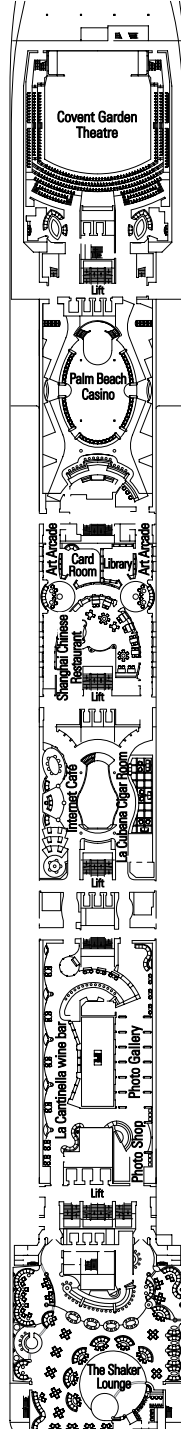

Capacity	2,550 Guests, Double Occupancy 3,013 Total Guests	Passenger Decks	13	Stabilizers	Yes
Gross Tonnage	92,400	Crew	Approximately 987	Year Built	2007
Length	964 feet	Maximum Speed	23 Knots	Registry	Panama
Beam	106 feet	Voltage	110/220 Volts	Godmother	Sophia Loren

† Staterooms feature porthole windows

* Certain staterooms have obstructed views

STATEROOM SYMBOLS KEY

- ▲ Sofa bed
- 3rd bed is a bunk bed
- 3rd & 4th beds are bunk beds
- ◆ Double sofa bed
- ┌ Connecting staterooms
- H Disabled stateroom
- 3rd bed available in CAT: 1, 2, 3, 4, 5, 9, 10, 11, 12
- 4th bed available in CAT: 1, 2, 3, 4, 5, 9, 11
- All staterooms are two single beds convertible to a European king size bed except disabled staterooms (H)

OCEANVIEW & INTERIOR STATEROOMS

Categories 4, 5: 173 Oceanview Staterooms
183 SQ FT
Categories 1, 2, 3: 275 Interior Staterooms
151 SQ FT

Including 12 wheelchair accessible staterooms measuring 226 SQ FT – Categories 1, 2, 4, 5, 6

DECK 10 LIRA

DECK 9 VIOLA

DECK 8 ARPA

DECK 7 SAXOFONO

DECK 6 VIOLINO

DECK 5 PIANOFORTE