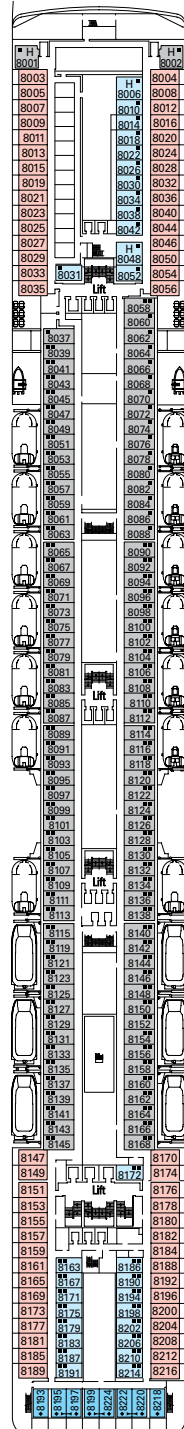

Capacity	2,550 Guests, Double Occupancy 3,013 Total Guests	Passenger Decks	13	Stabilizers	Yes
Gross Tonnage	92,400	Crew	Approximately 987	Year Built	2007
Length	964 feet	Maximum Speed	23 Knots	Registry	Panama
Beam	106 feet	Voltage	110/220 Volts	Godmother	Sophia Loren

† Staterooms feature porthole windows

* Certain staterooms have obstructed views

STATEROOM SYMBOLS KEY

- ▲ Sofa bed
- 3rd bed is a bunk bed
- 3rd & 4th beds are bunk beds
- ◆ Double sofa bed
- ┌ Connecting staterooms
- H Disabled stateroom
- 3rd bed available in CAT: 1, 2, 3, 4, 5, 9, 10, 11, 12
- 4th bed available in CAT: 1, 2, 3, 4, 5, 9, 11
- All staterooms are two single beds convertible to a European king size bed except disabled staterooms (H)

OCEANVIEW & INTERIOR STATEROOMS

Categories 4, 5: 173 Oceanview Staterooms
183 SQ FT
Categories 1, 2, 3: 275 Interior Staterooms
151 SQ FT

Including 12 wheelchair accessible staterooms measuring 226 SQ FT – Categories 1, 2, 4, 5, 6

DECK 10 LIRA

DECK 9 VIOLA

DECK 8 ARPA

DECK 7 SAXOFONO

DECK 6 VIOLINO

DECK 5 PIANOFORTE