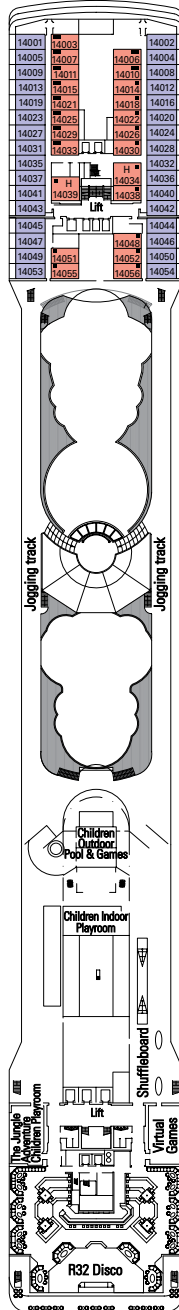

Capacity	2,550 Guests, Double Occupancy 3,013 Total Guests	Passenger Decks	13	Stabilizers	Yes
Gross Tonnage	92,400	Crew	Approximately 987	Year Built	2007
Length	964 feet	Maximum Speed	23 Knots	Registry	Panama
Beam	106 feet	Voltage	110/220 Volts	Godmother	Sophia Loren

MSC ORCHESTRA

ACCOMMODATIONS

- 1 Interior
- 2 Interior
- 3 Interior
- 4† Oceanview
- 5* Oceanview
- 6 Balcony
- 7 Balcony
- 8 Balcony
- 9 Superior Balcony
- 10 Superior Balcony
- 11 Superior Balcony
- 12 Balcony Suite

† Staterooms feature porthole windows

* Certain staterooms have obstructed views

STATEROOM SYMBOLS KEY

- ▲ Sofa bed
- 3rd bed is a bunk bed
- 3rd & 4th beds are bunk beds
- ◆ Double sofa bed
- ┌ Connecting staterooms
- H Disabled stateroom
- 3rd bed available in CAT: 1, 2, 3, 4, 5, 9, 10, 11, 12
- 4th bed available in CAT: 1, 2, 3, 4, 5, 9, 11
- All staterooms are two single beds convertible to a European king size bed except disabled staterooms (H)

DECK 15 XILOFONO

DECK 14 CHITARRA

DECK 13 MANDOLINO

DECK 12 CLARINETTO

DECK 11 FLAUTO

BALCONY SUITES

Category 12: 18 Balcony Suites
317 SQ FT (269 SQ FT SUITE + 48 SQ FT BALCONY)

BALCONY STATEROOMS