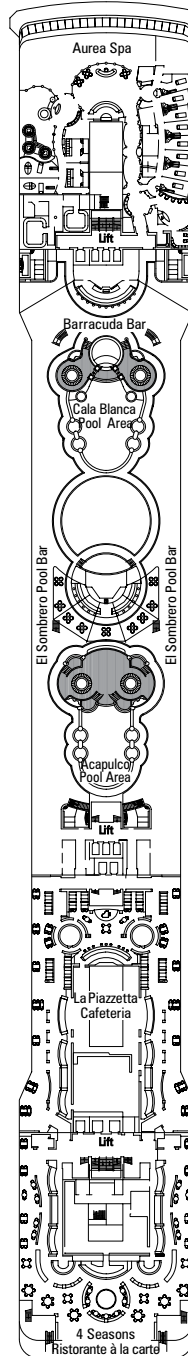

DECK 13 MANDOLINO