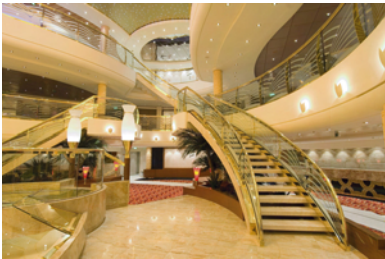

DECK 15 XILOFONO

DECK 14 CHITARRA

DECK 13 MANDOLINO

DECK 12 CLARINETTO

DECK 11 FLAUTO

BALCONY SUITES

Category 12: 18 Balcony Suites
317 SQ FT (269 SQ FT SUITE + 48 SQ FT BALCONY)

BALCONY STATEROOMS