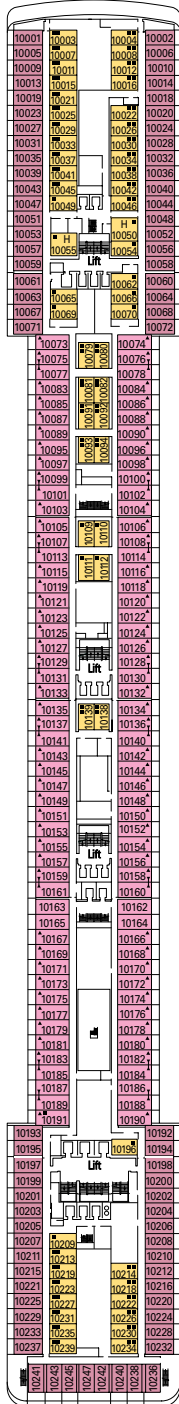

DECK 10 LIRA