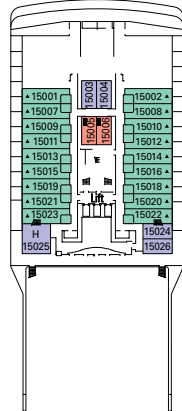

DECK 15 XILOFONO