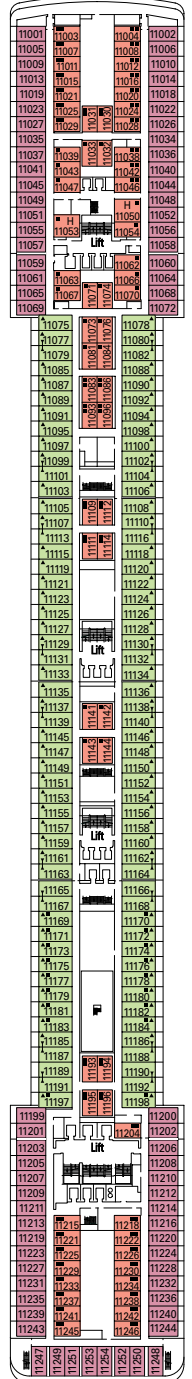

Capacity	2,550 Guests, Double Occupancy 3,013 Total Guests	Passenger Decks	13	Stabilizers	Yes
Gross Tonnage	92,400	Crew	Approximately 987	Year Built	2007
Length	964 feet	Maximum Speed	23 Knots	Registry	Panama
Beam	106 feet	Voltage	110/220 Volts	Godmother	Sophia Loren

† Staterooms feature porthole windows

* Certain staterooms have obstructed views

STATEROOM SYMBOLS KEY

- ▲ Sofa bed
- 3rd bed is a bunk bed
- 3rd & 4th beds are bunk beds
- ◆ Double sofa bed
- ┌ Connecting staterooms
- H Disabled stateroom
- 3rd bed available in CAT: 1, 2, 3, 4, 5, 9, 10, 11, 12
- 4th bed available in CAT: 1, 2, 3, 4, 5, 9, 11
- All staterooms are two single beds convertible to a European king size bed except disabled staterooms (H)

DECK 15 XILOFONO

DECK 14 CHITARRA

DECK 13 MANDOLINO

DECK 12 CLARINETTO

DECK 11 FLAUTO

BALCONY SUITES

Category 12: 18 Balcony Suites
317 SQ FT (269 SQ FT SUITE + 48 SQ FT BALCONY)

BALCONY STATEROOMS

Categories 9, 10, 11: 432 Superior Balcony Staterooms
234 SQ FT (191 SQ FT STATEROOM + 43 SQ FT BALCONY)
Categories 6, 7, 8: 377 Standard Balcony Staterooms
199 SQ FT (161 SQ FT STATEROOM + 38 SQ FT BALCONY)