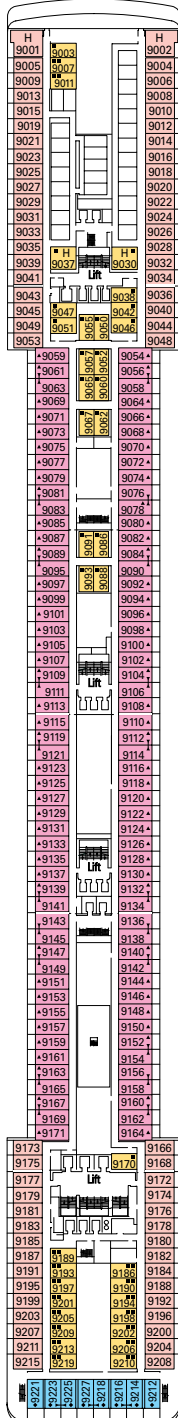

Capacity	2,550 Guests, Double Occupancy 3,013 Total Guests	Passenger Decks	13	Stabilizers	Yes
Gross Tonnage	92,400	Crew	Approximately 987	Year Built	2007
Length	964 feet	Maximum Speed	23 Knots	Registry	Panama
Beam	106 feet	Voltage	110/220 Volts	Godmother	Sophia Loren

† Staterooms feature porthole windows

* Certain staterooms have obstructed views

STATEROOM SYMBOLS KEY

- ▲ Sofa bed
- 3rd bed is a bunk bed
- 3rd & 4th beds are bunk beds
- ◆ Double sofa bed
- ┌ Connecting staterooms
- H Disabled stateroom
- 3rd bed available in CAT: 1, 2, 3, 4, 5, 9, 10, 11, 12
- 4th bed available in CAT: 1, 2, 3, 4, 5, 9, 11
- All staterooms are two single beds convertible to a European king size bed except disabled staterooms (H)

OCEANVIEW & INTERIOR STATEROOMS

Categories 4, 5: 173 Oceanview Staterooms
183 SQ FT
Categories 1, 2, 3: 275 Interior Staterooms
151 SQ FT

Including 12 wheelchair accessible staterooms measuring 226 SQ FT – Categories 1, 2, 4, 5, 6

DECK 10 LIRA

DECK 9 VIOLA

DECK 8 ARPA

DECK 7 SAXOFONO

DECK 6 VIOLINO

DECK 5 PIANOFORTE